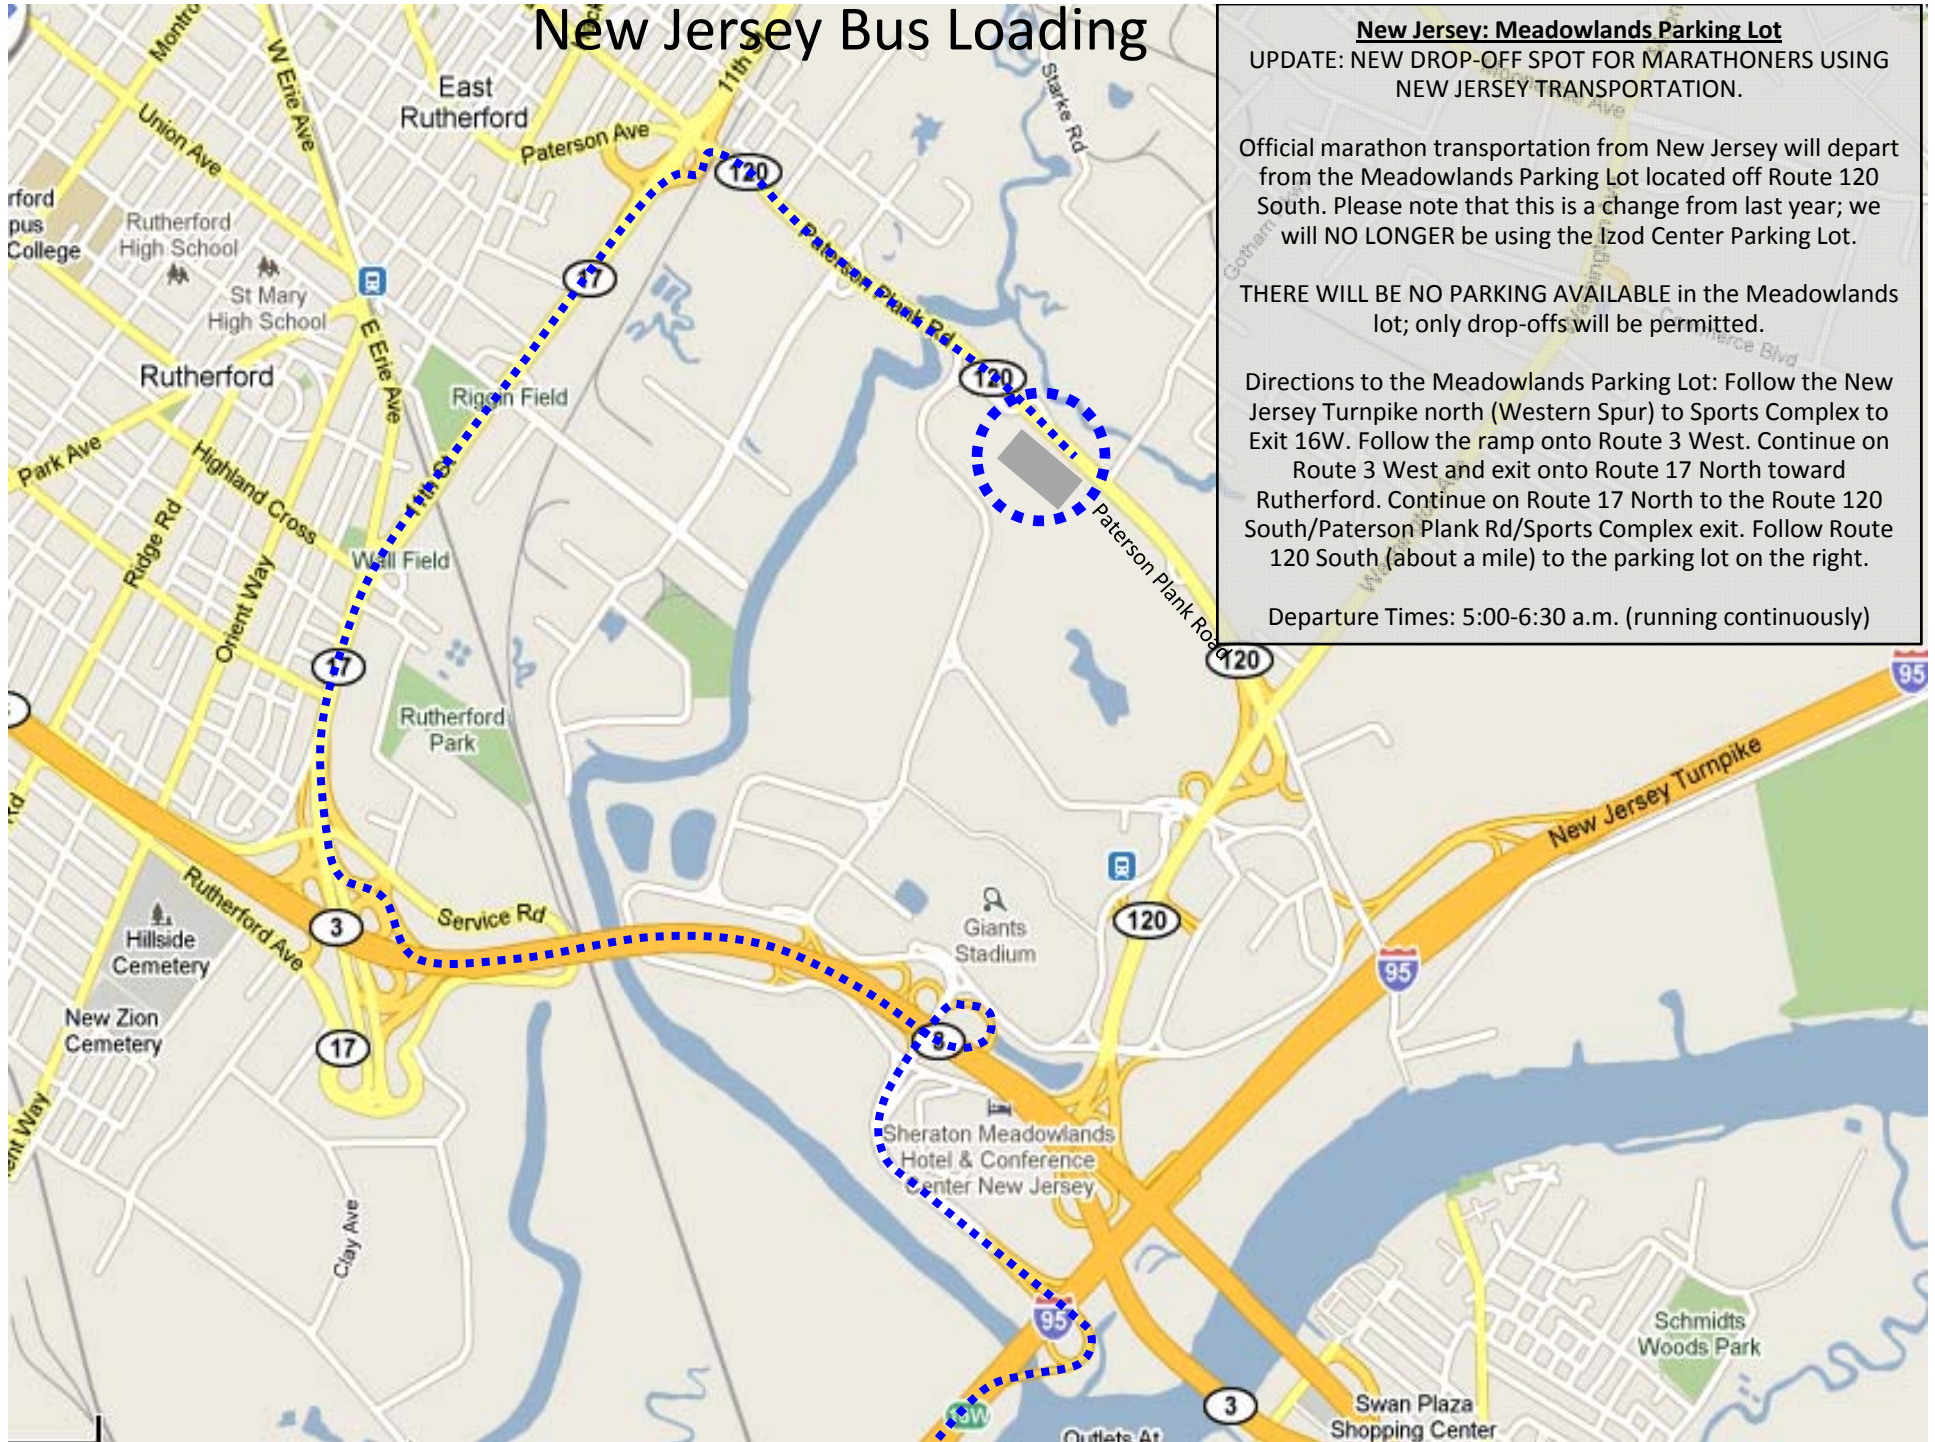

New Jersey Bus Loading

New Jersey: Meadowlands Parking Lot

UPDATE: NEW DROP-OFF SPOT FOR MARATHONERS USING NEW JERSEY TRANSPORTATION.

Official marathon transportation from New Jersey will depart from the Meadowlands Parking Lot located off Route 120 South. Please note that this is a change from last year; we will NO LONGER be using the Izod Center Parking Lot.

THERE WILL BE NO PARKING AVAILABLE in the Meadowlands lot; only drop-offs will be permitted.

Directions to the Meadowlands Parking Lot: Follow the New Jersey Turnpike north (Western Spur) to Sports Complex to Exit 16W. Follow the ramp onto Route 3 West. Continue on Route 3 West and exit onto Route 17 North toward Rutherford. Continue on Route 17 North to the Route 120 South/Paterson Plank Rd/Sports Complex exit. Follow Route 120 South (about a mile) to the parking lot on the right.

Departure Times: 5:00-6:30 a.m. (running continuously)